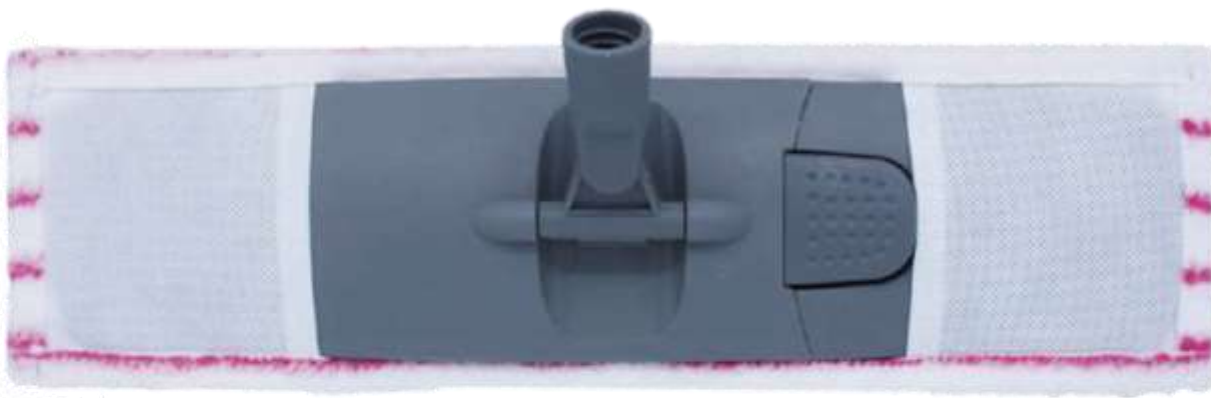

FLAT MOP REFILL

Flat Mop Head Refill

123 Code / 40.003.001

Dimensions / 24X24X44 cm

Pack in a box / 1

Best Quality

Shiny Clean

Value For Money