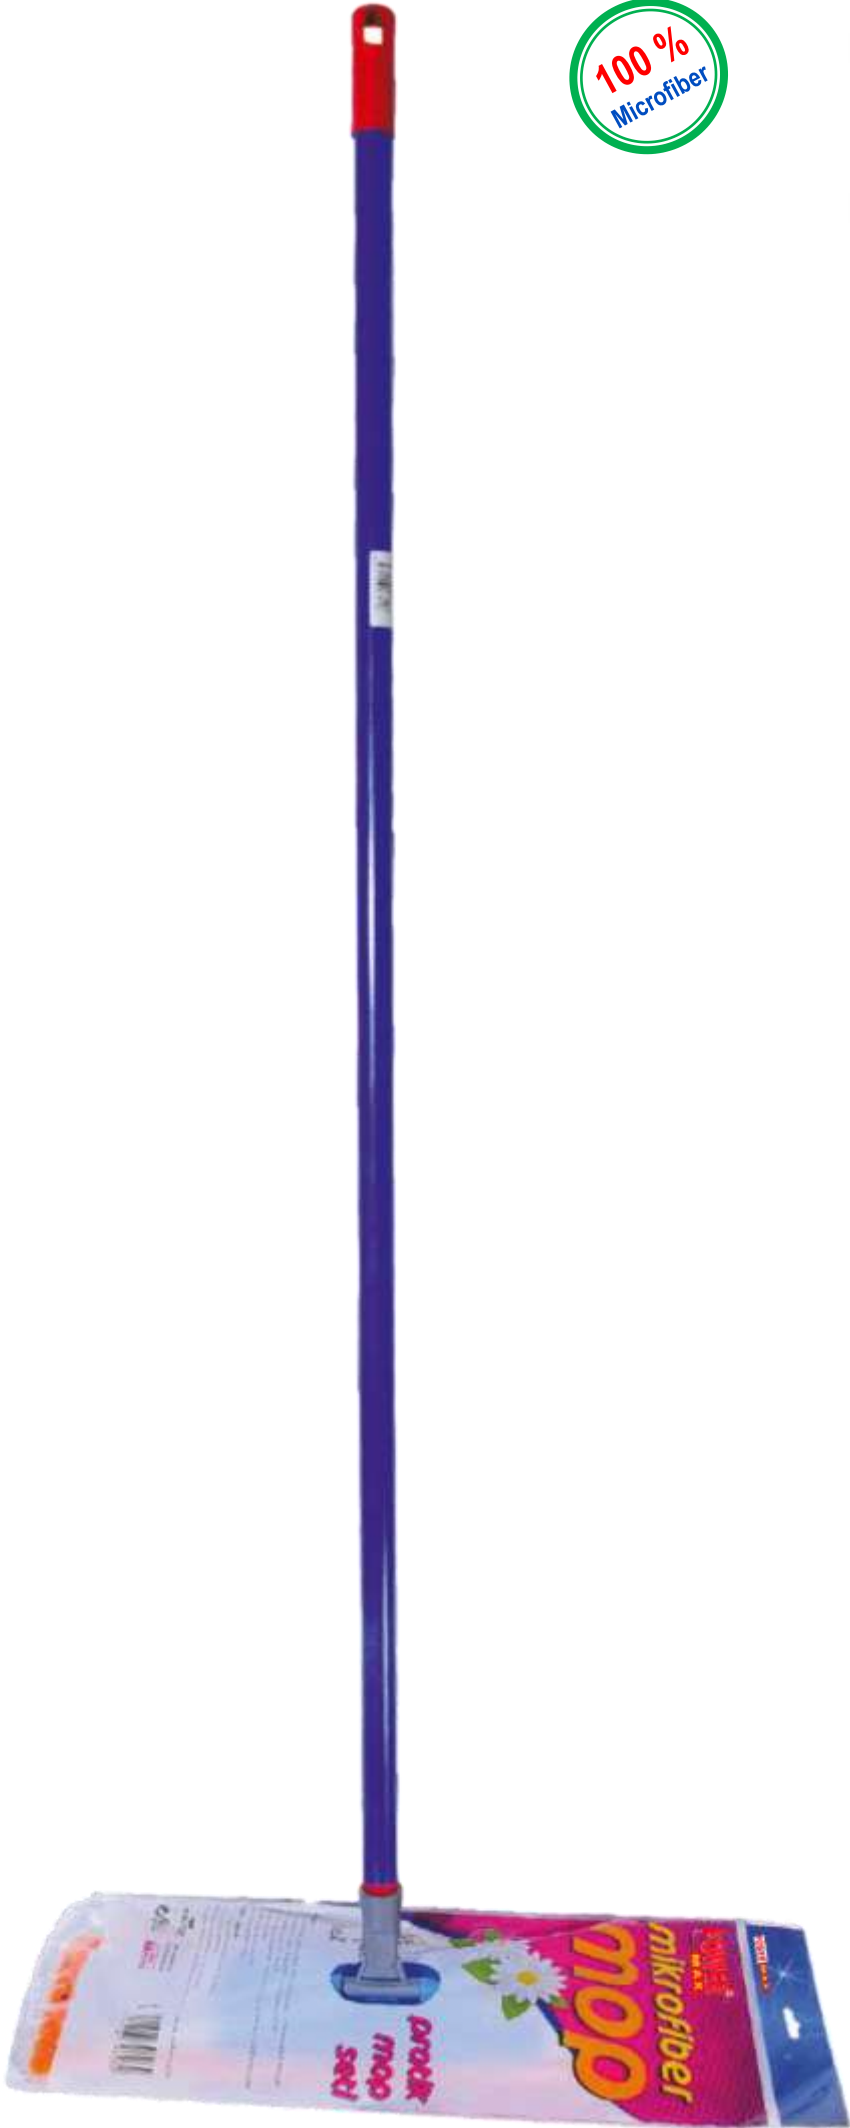

FLAT MOP SET

Flat Mop Set

123 Code / 40.001.001 Dimensions /122X34X16 Pack in a box / 24