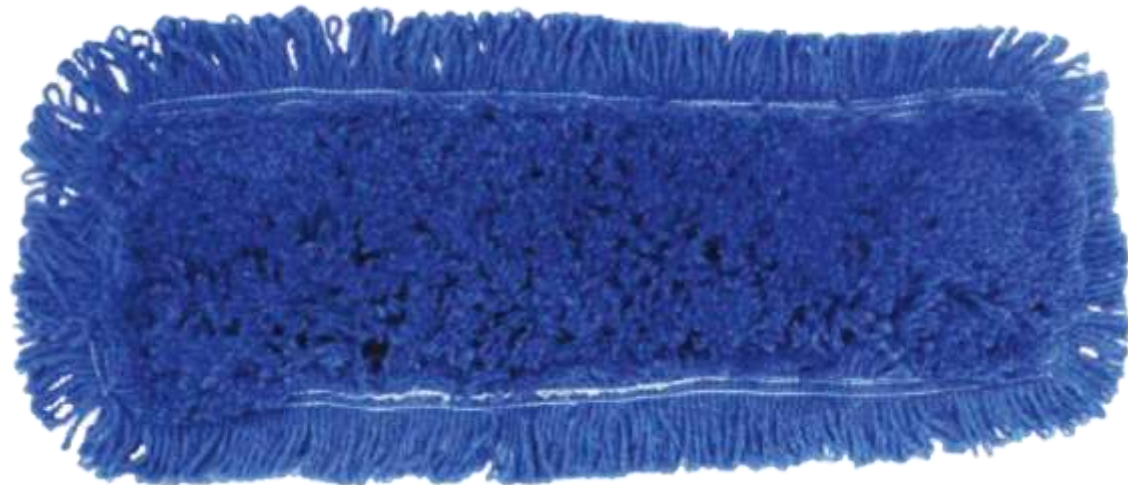

Code / 40.003.006

Dimensions / 26X55X76 cm

Pack in a box / 100

Best Quality

Shiny Clean

Value For Money

Palet Orlon Mop Refill 60 cm

123