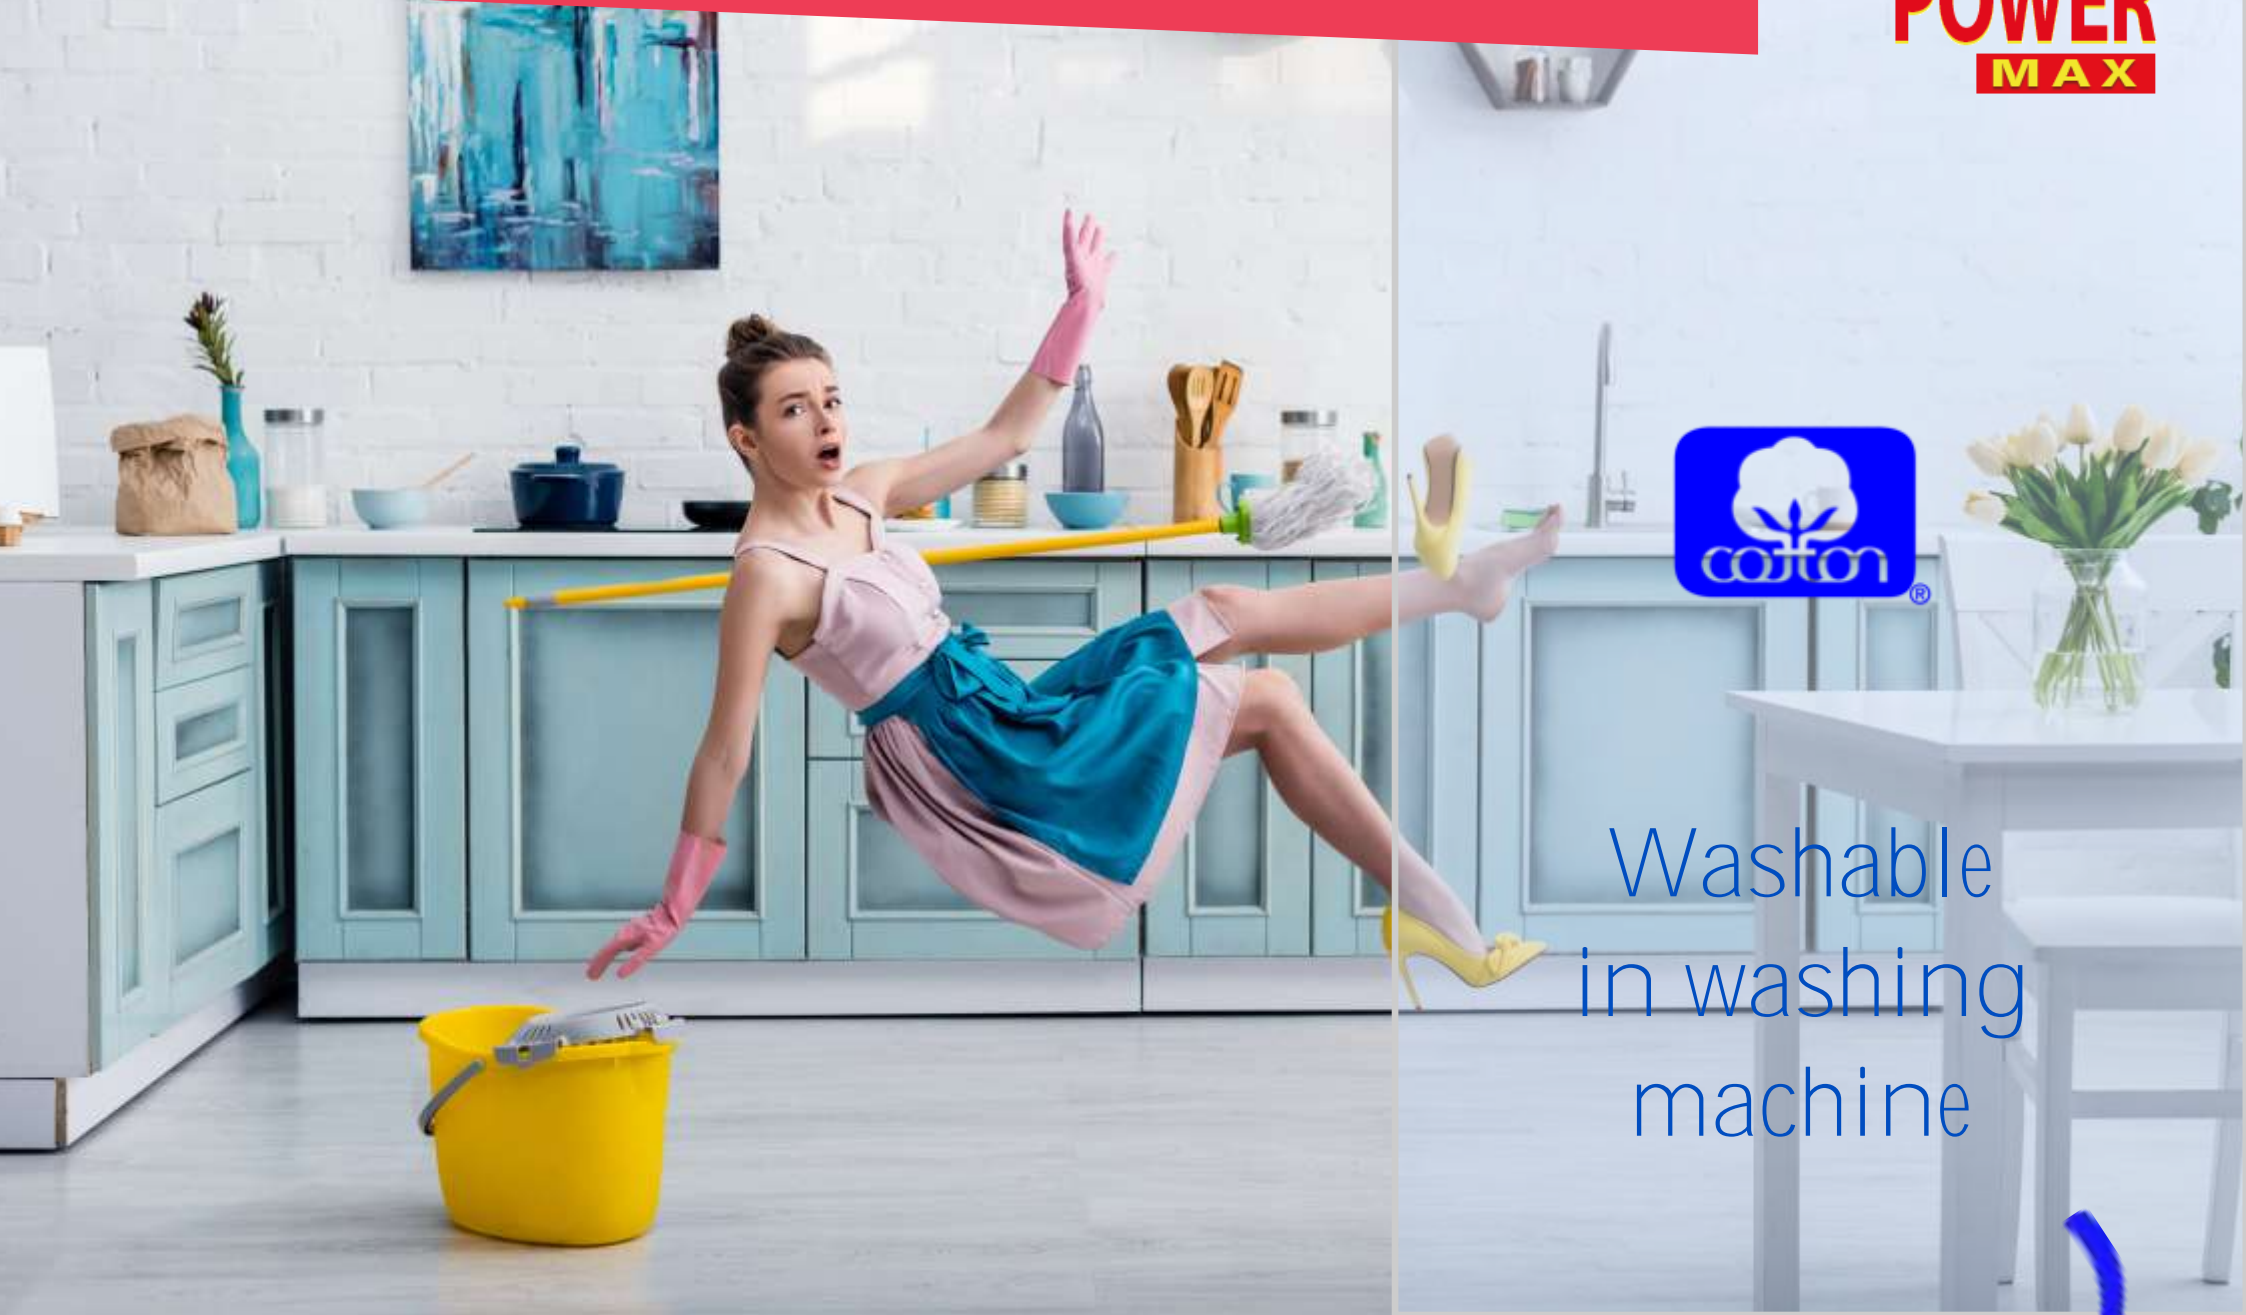

Dimensions / 40X40X60 cm

Pack in a box / 100

Best Quality

Shiny Clean

Value For Money

Washable
in washing
machine

COTTON MOP HEAD REFILL

Dual Cotton Mop Head Refill