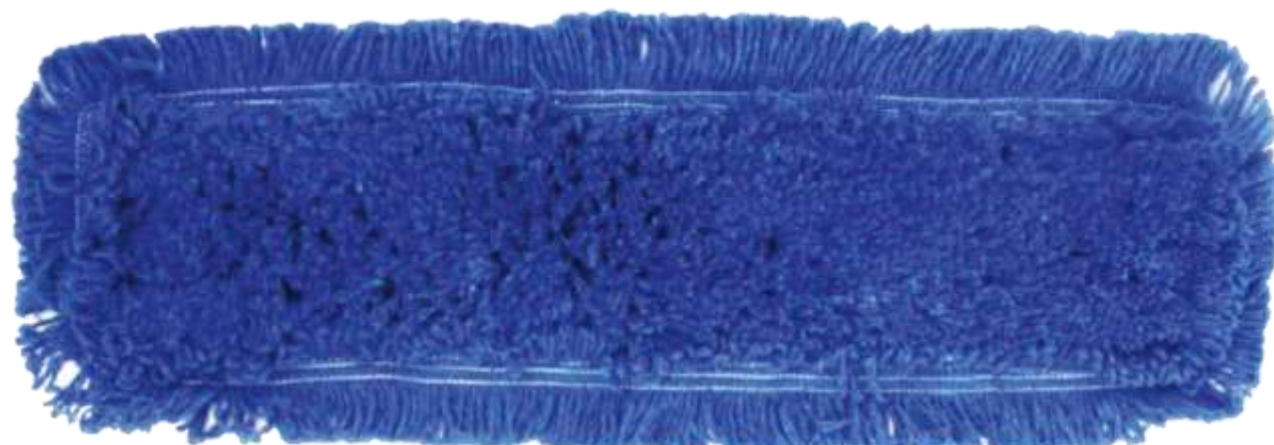

Code / 40.003.007

Dimensions / 26X55X76 cm

Pack in a box / 100

Best Quality

Shiny Clean

Value For Money

PALET PLUSH MOP HEAD REFILL

Extra Cotton Mop Refill 40 cm