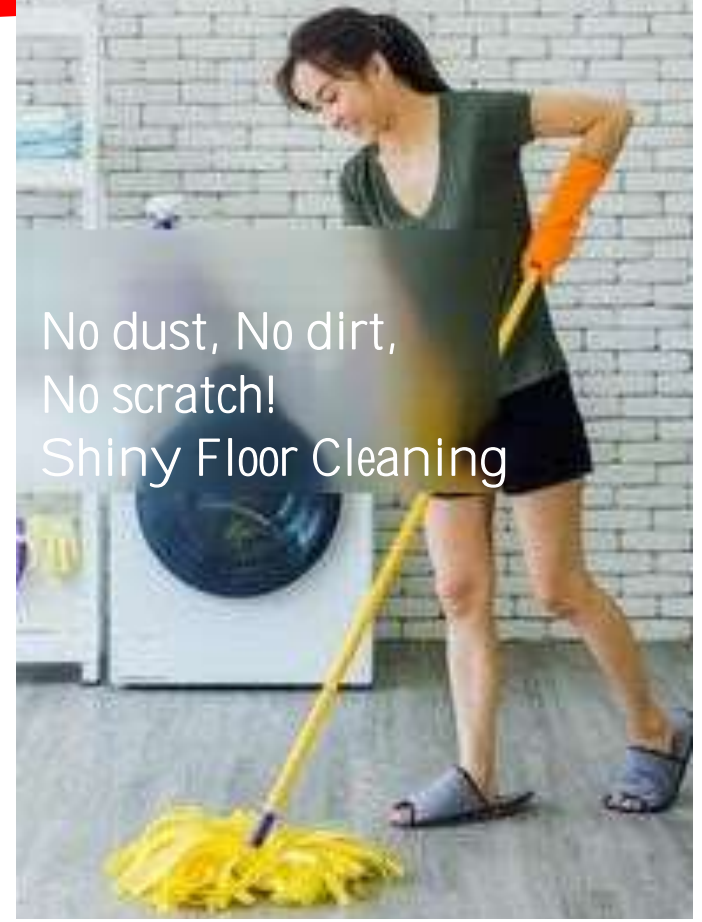

NOBWOVEN MOP HEAD REFILL

Yellow Nonwoven Mop Head Refill

Best Quality

Shiny Clean

Value For Money

123

Code / 30.003.001

Dimensions / 40X40X60 cm

Pack in a box / 50