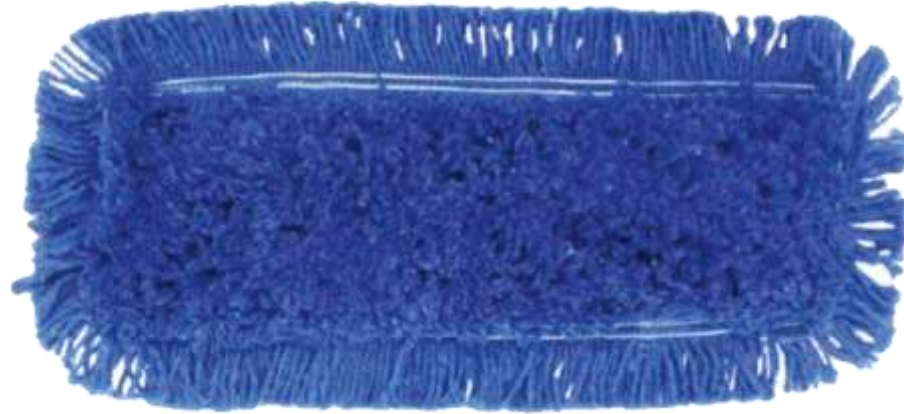

Code / 40.003.005

Dimensions / 23X43X78 cm

Pack in a box / 100

Best Quality

Shiny Clean

Value For Money

Palet Orlon Mop Refill 50 cm

123