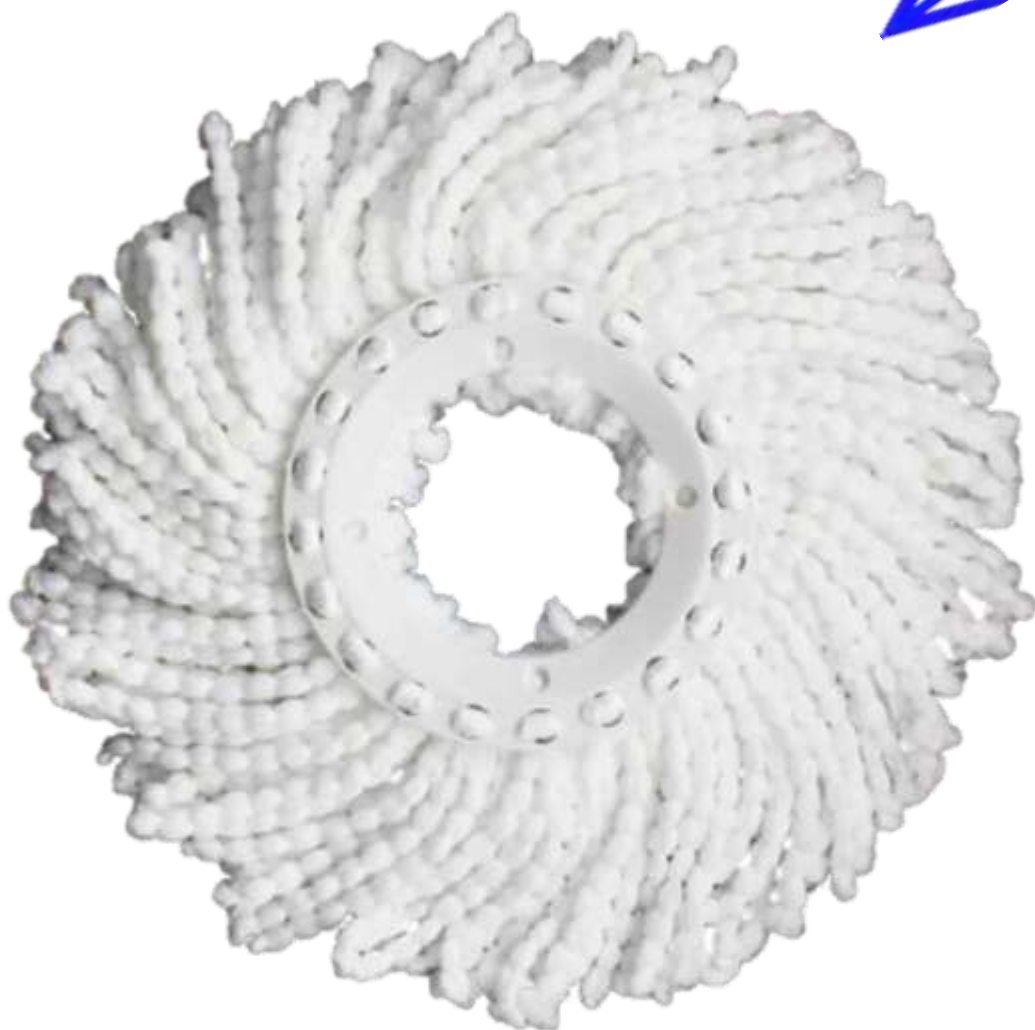

Best Quality

Shiny Clean

Value For Money